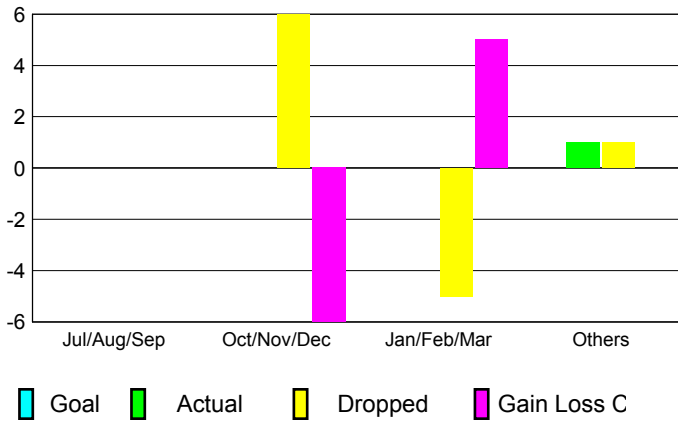

GMT: **SOMSAKDI LOVISUTH**

Location: **THAILAND**

GMT CA: **5**

CLUBS

Month	New Club Goal	Actual New Clubs	Actual Dropped Clubs	Gain/Loss of Clubs
2012-2013				
Jul/Aug/Sep		0	0	0
Oct/Nov/Dec		0	6	-6
Jan/Feb/Mar		0	-5	5
Apr/May/June		1	1	0
Totals		1	2	-1

Club Results 2012-2013

Goal, New, Dropped, Gain/Loss

MEMBERSHIP

Month	Net Memb Goal	Actual New Memb	Actual Dropped Memb	Gain/Loss of Memb
2012-2013				
Jul/Aug/Sep		23	5	18
Oct/Nov/Dec		28	123	-95
Jan/Feb/Mar		88	17	71
Apr/May/June		56	125	-69
Totals		195	270	-75