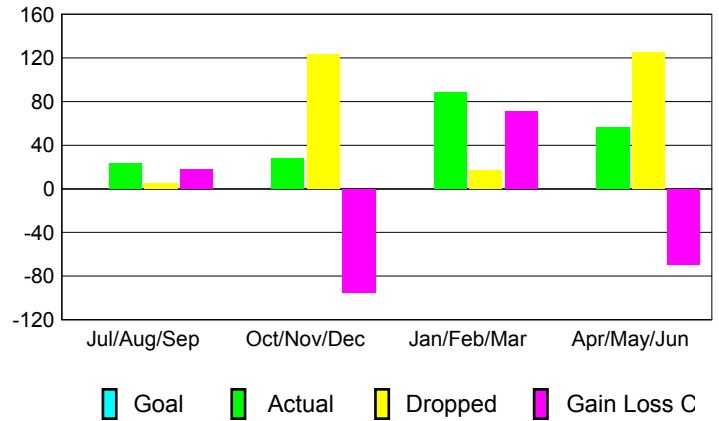

GMT: **SOMSAKDI LOVISUTH**

Location: **THAILAND**

GMT CA: **5**

CLUBS

Month	New Club Goal	Actual New Clubs	Actual Dropped Clubs	Gain/Loss of Clubs
2012-2013				
Jul/Aug/Sep		0	0	0
Oct/Nov/Dec		0	6	-6
Jan/Feb/Mar		0	-5	5
Apr/May/June		1	1	0
Totals		1	2	-1

Club Results 2012-2013

Goal, New, Dropped, Gain/Loss

MEMBERSHIP

Month	Net Memb Goal	Actual New Memb	Actual Dropped Memb	Gain/Loss of Memb
2012-2013				
Jul/Aug/Sep		23	5	18
Oct/Nov/Dec		28	123	-95
Jan/Feb/Mar		88	17	71
Apr/May/June		56	125	-69
Totals		195	270	-75

Membership Results 2012-2013

Goal, New, Dropped, Gain/Loss

YTD Status Quo Clubs 2012-2013

Status Quo Clubs Compared to Status Quo Members

Gender Comparison 2012-2013

Club Gain/Loss 2012-2013

Membership Gain/Loss 2012-2013